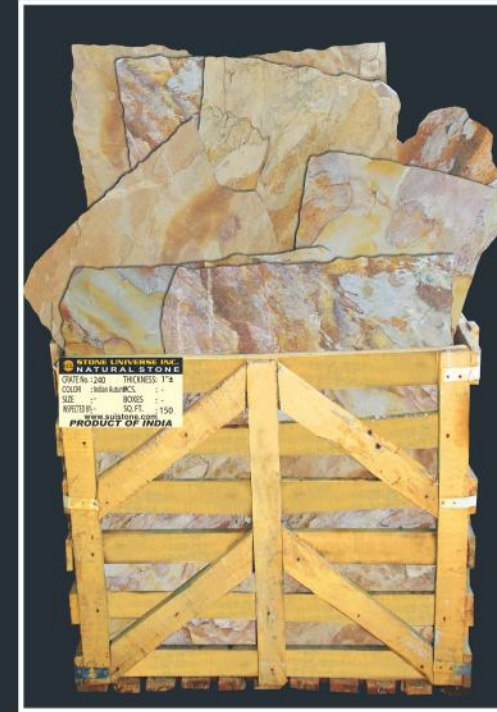

INDIAN AUTUMN

Available Sizes	Flagstone	: Concrete Base 1"±	Slate Gauge 1/2"±	: 12"x12"
	Pattern Slate 1/2"±	: Versai Pattern		: 16"x16"
				: 24"x24"