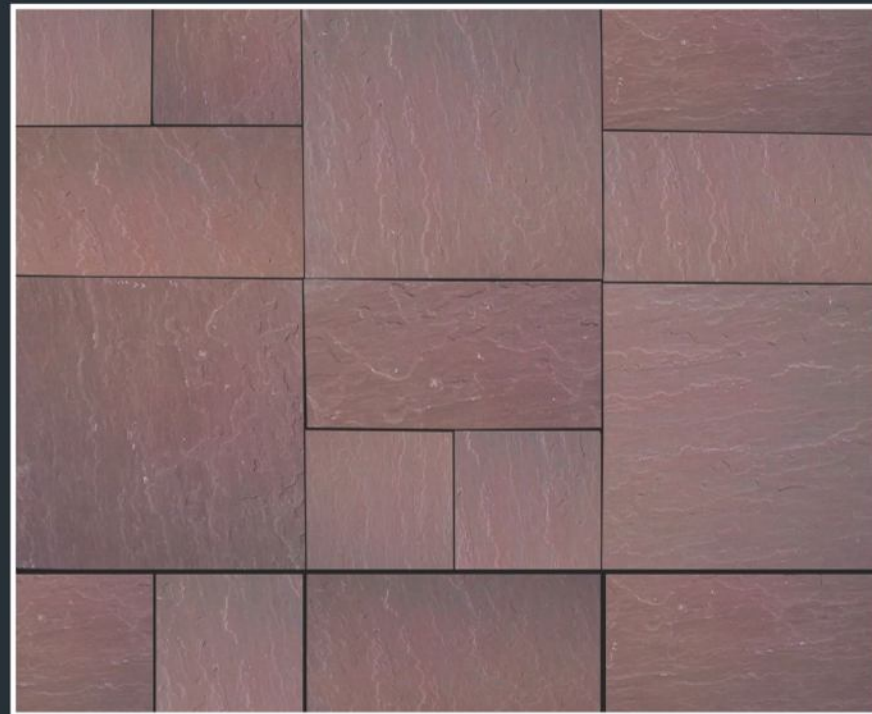

CHOCOLATE

Available Sizes	Flagstone	: Concrete Base 1"± Sand Base 2"±	Paver Random Pattern 1"±	: 12"x12", 12"x24", 24"x24"	Wall Cap Rock Face 2"±	: 14"x24"
			(Also Sell Separately)