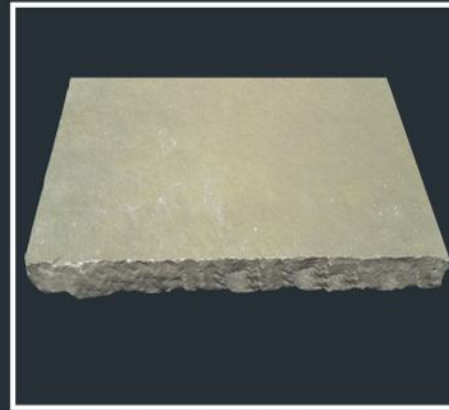

# COLUMN CAP

Antique Black 29"x29"x2"±  
Also Available in 24"x24"x1¼"±

Antique Brown 29"x29"x2"±  
Also Available in 24"x24"x1¼"±

Antique Yellow 29"x29"x2"±  
Also Available in 24"x24"x1¼"±

California Gold 29"x29"x2"±  
Also Available in 24"x24"x2"±