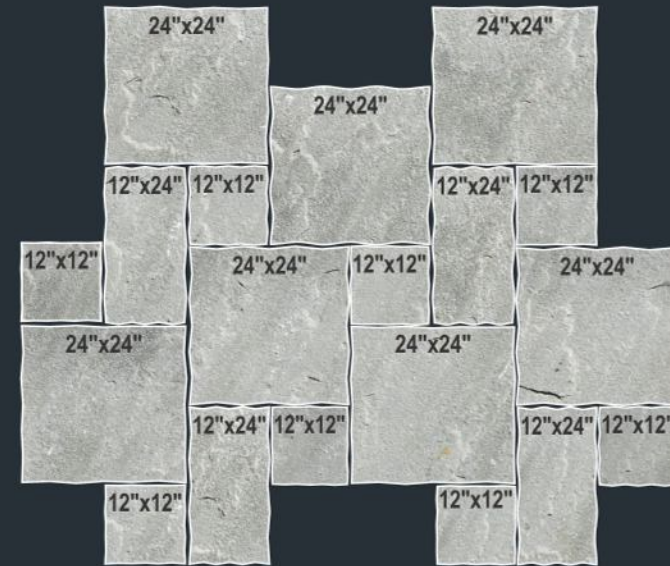

ROCK FACE RANDOM PATTERN (NATURAL)