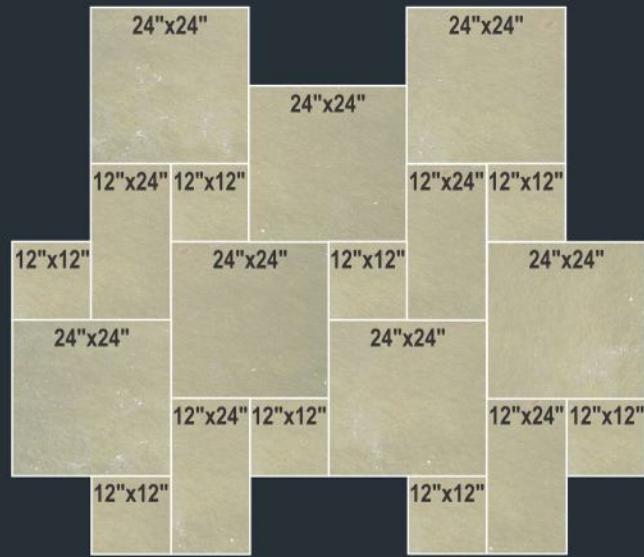

French Vanilla 1 1/4"
12"x12", 12"x24", 24"x24"
Also Sold All Paver Sizes Separately.