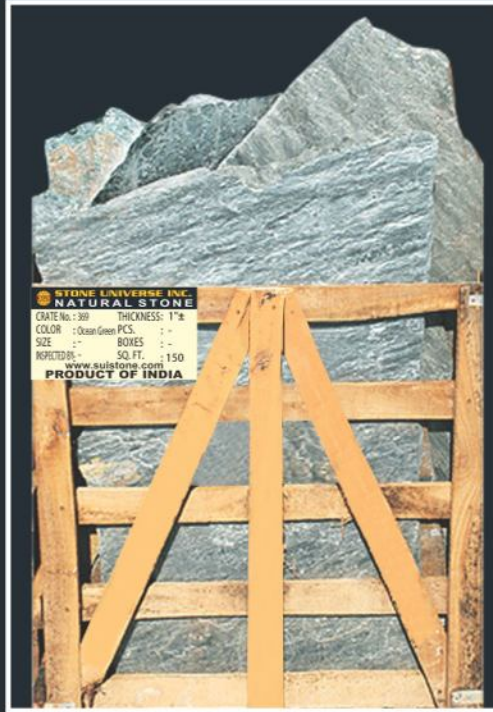

OCEAN GREEN

Available Sizes	Flagstone : Concrete Base 1"±, Sand Base 2"±	Slate Gauge ½"± : 12"x12", 16"x16"
	Honed Slate ½"± : 12"x12", 16"x16"