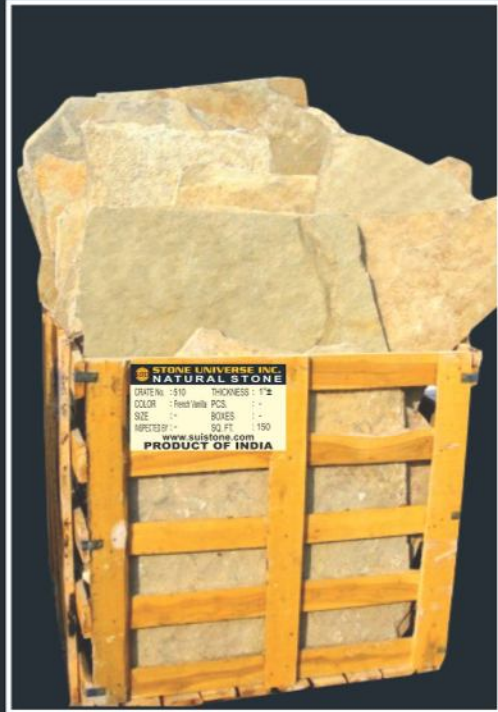

FRENCH VANILLA

Available Sizes	Bullnose 1/4"±	: 12"x24"	Ledge Stone 3/4"± (Approx.)	: Panel 6"x24"	Rock Face Jumbo Pattern 1 1/2"±	: 12"x12", 12"x24"
	Bullnose 2"±	: 14"x24"	Ledge Stone 3/4"± (Approx.)	: Full Corner 6"x18"x 6"	(Also Sell Separately)	: 24"x24", 24"x36"
	Column Cap 1/4"±	: 24"x24"	Pattern 3/4"±	: Versai Pattern	Slab 2"±	: 60"x36" (Approx.)
	Column Cap 2"±	: 29"x29"	Paver Random Pattern 1 1/4"±	: 12"x12", 12"x24", 24"x24"	Steps 6"±	: 14"x48", 16"x48"
	Flagstone	: Concrete Base 1"± Sand Base 2"±	Rock Face Random Pattern 1 1/4"±	: 12"x12", 12"x24", 24"x24"	Tile 3/4"±	: 12"x12", 16"x16", 24"x24"
			(Also Sell Separately)		Wall Cap Rock Face 1 1/2"±	: 12"x24"
					Wall Cap Rock Face 2"±	: 10"x24", 14"x24"