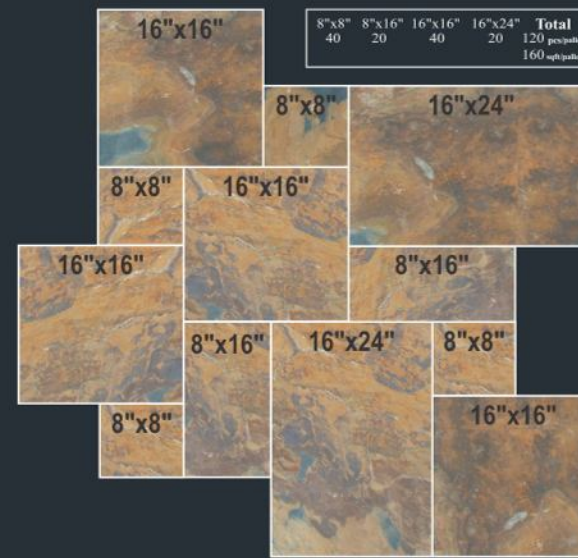

PAVER VERSAI PATTERN (NATURAL)

California Gold 1 1/4"
8"x8", 8"x16", 16"x16", 16"x24"
Also Sold All Paver Sizes Separately.