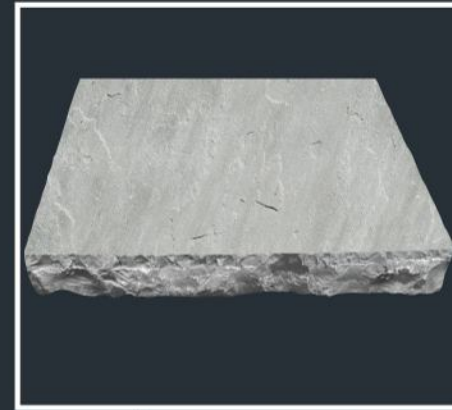

Kandla Grey 29"x29"x2"±
Also Available in 24"x24"x1¼"±