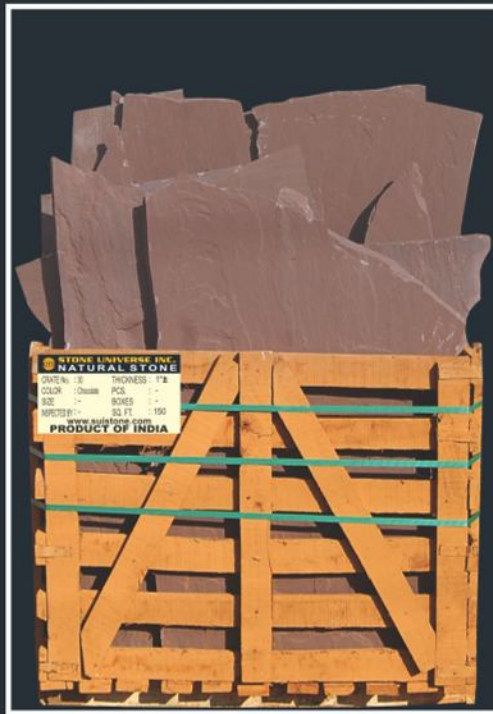

CHOCOLATE

Available Sizes	Flagstone	: Concrete Base 1"± Sand Base 2"±	Paver Random Pattern 1"±	: 12"x12", 12"x24", 24"x24"	Wall Cap Rock Face 2"±	: 14"x24"
			(Also Sell Separately)