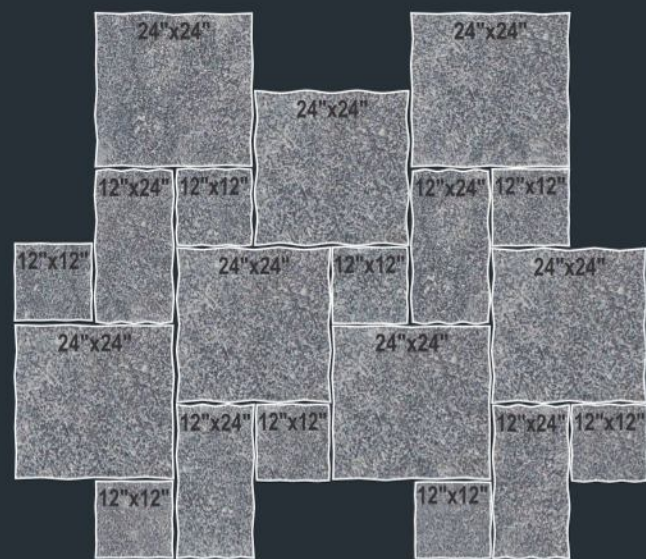

# ROCK FACE RANDOM PATTERN (ANTIQU)

Size	12"x12"	12"x24"	24"x24"
Sqft %	17%	17%	66%

**Antique Fossil 1 1/4"±**  
12"x12", 12"x24", 24"x24"

Also Sold All Rock Face Sizes Separately.

Size	12"x12"	12"x24"	24"x24"
Sqft %	17%	17%	66%