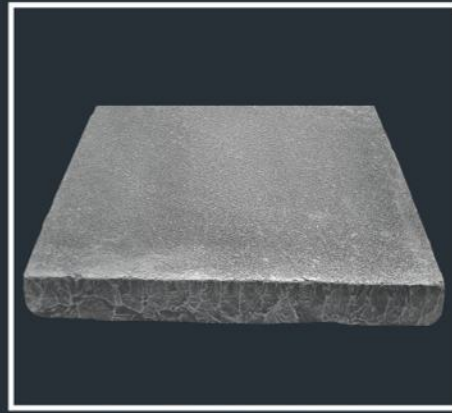

# COLUMN CAP

Antique Black 29"x29"x2"±  
Also Available in 24"x24"x1¼"±

Antique Brown 29"x29"x2"±  
Also Available in 24"x24"x1¼"±

Antique Yellow 29"x29"x2"±  
Also Available in 24"x24"x1¼"±

California Gold 29"x29"x2"±  
Also Available in 24"x24"x2"±