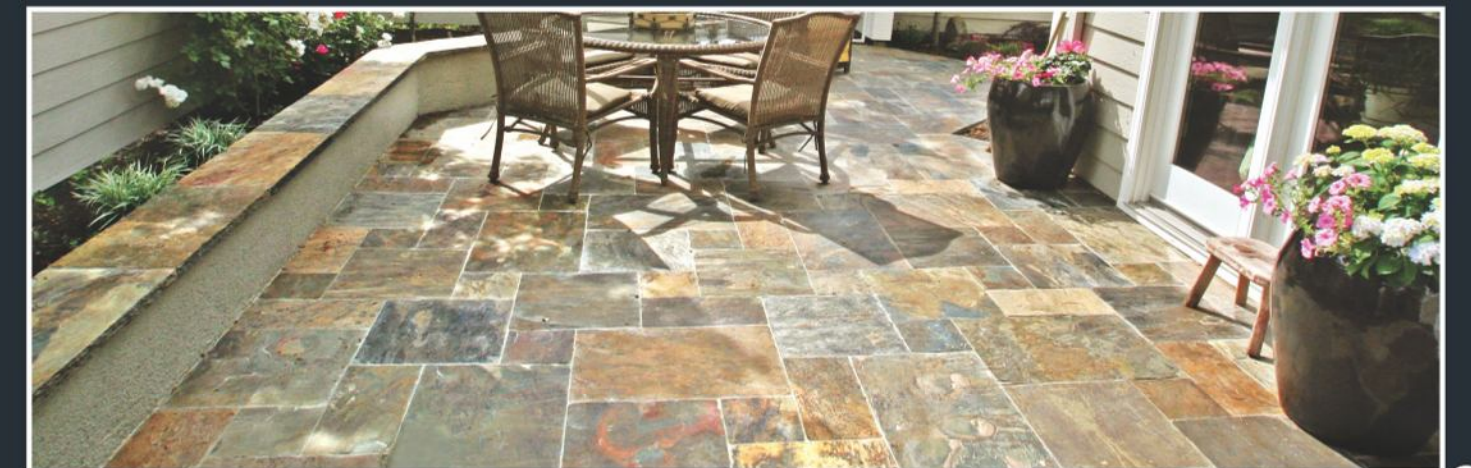

Disclaimer : Natural Stone is a product of nature. Variations in color, veins, thickness are normal & expected & vary from batch to batch.

California Gold Wall Cap Rock Face

Disclaimer : Natural Stone is a product of nature. Variations in color, veins, thickness are normal & expected & vary from batch to batch.