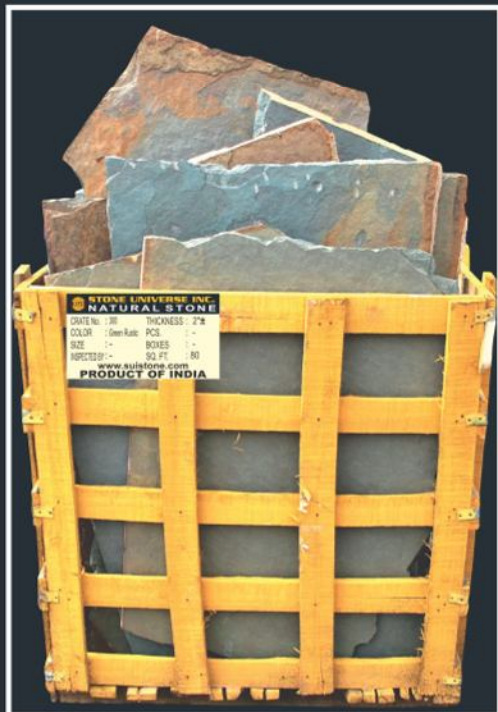

GREEN RUSTIC

Available Sizes	Column Cap 1/4"±	: 24"x24"	Rock Face Random Pattern 1 1/4"±	: 12"x12"	Slate Gauge 1/2"±	: 12"x12", 16"x16"
	Flagstone	: Concrete Base 1"± Sand Base 2"±	(Also Sell Separately)	: 12"x24"	Wall Cap Rock Face 1 1/2"±	: 12"x24"
	Pattern Slate 1/2"±	: Versai Pattern		: 24"x24"