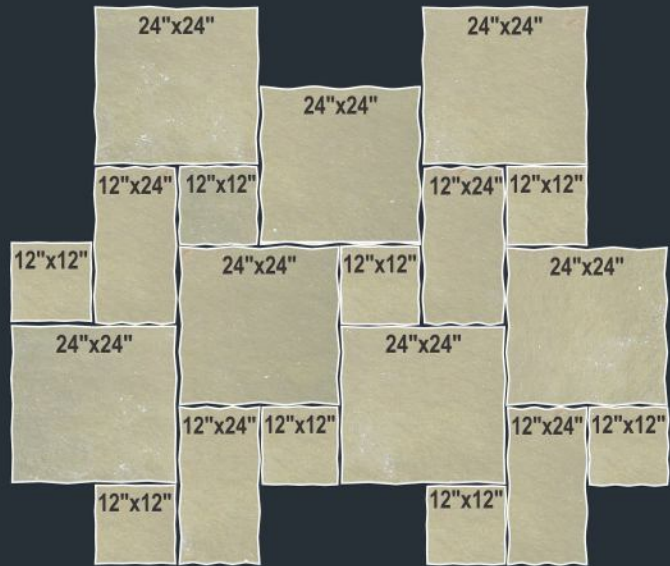

ROCK FACE RANDOM PATTERN (NATURAL)