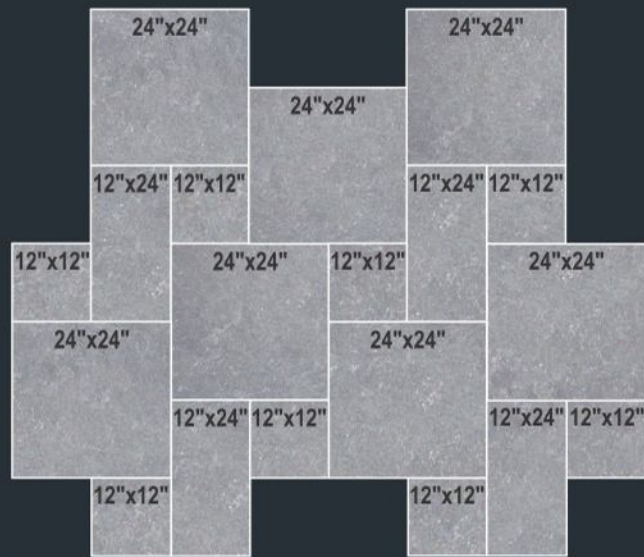

Indian Bluestone 1 1/4"
12"x12", 12"x24", 24"x24"
Also Sold All Paver Sizes Separately.