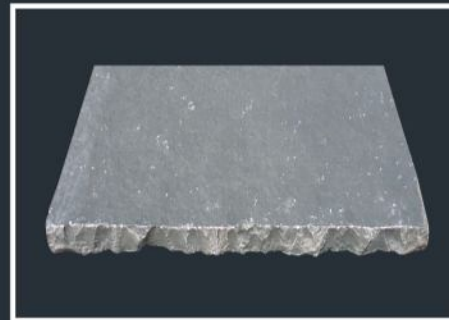

Indian Bluestone 24"x24"x2"±