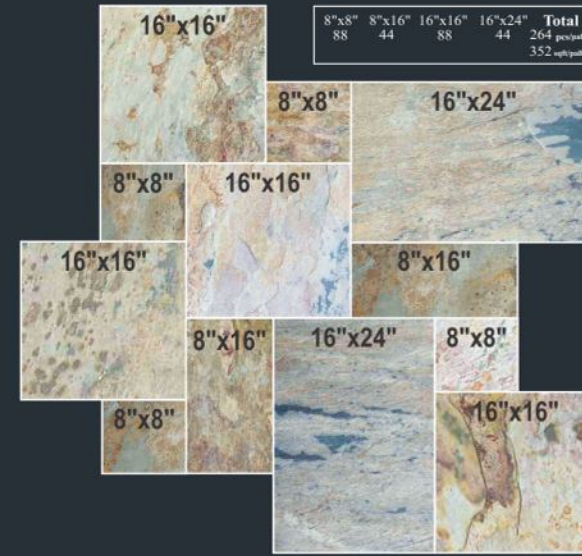

1/2" VERSAI PATTERN (NATURAL)

Indian Autumn 1/2"±
8"x8", 8"x16", 16"x16", 16"x24"