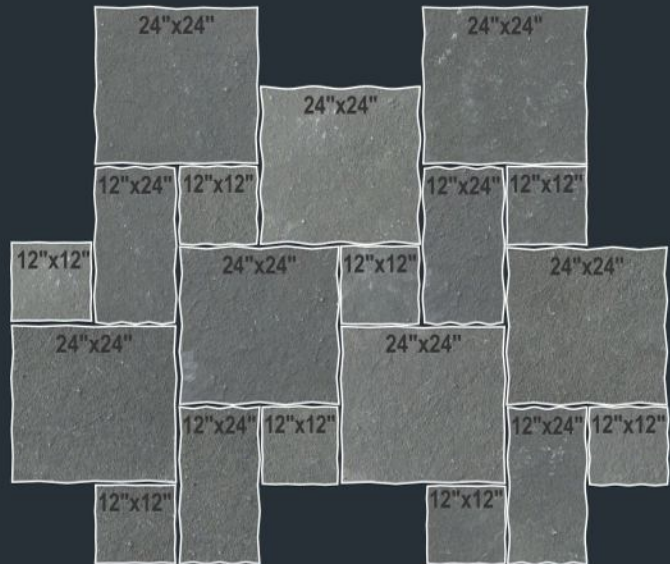

ROCK FACE RANDOM PATTERN (NATURAL)

Size	12"x12"	12"x24"	24"x24"
Sqft %	17%	17%	66%

Also Sold All Rock Face Sizes Separately.

Size	12"x12"	12"x24"	24"x24"
Sqft %	17%	17%	66%

Also Sold All Rock Face Sizes Separately.

Size	12"x12"	12"x24"	24"x24"
Sqft %	17%	17%	66%

Also Sold All Rock Face Sizes Separately.

ROCK FACE RANDOM PATTERN (NATURAL)

Size	12"x12"	12"x24"	24"x24"
Sqft %	17%	17%	66%

Also Sold All Rock Face Sizes Separately.

Size	12"x12"	12"x24"	24"x24"
Sqft %	17%	17%	66%

Also Sold All Rock Face Sizes Separately.

PAVER ROMAN PATTERN (ANTIQUE)

Size	6"x6"	6"x12"	12"x12"
Sqft %	17%	17%	66%

Also Sold All Paver Sizes Separately.