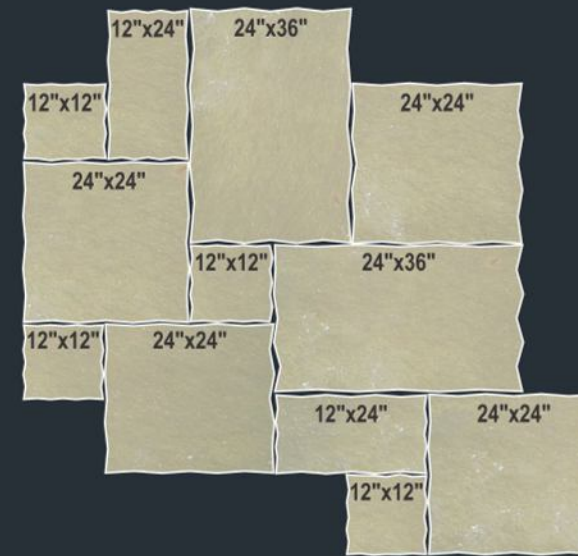

French Vanilla 1 1/4"
12"x12", 12"x24", 24"x24", 24"x36"
Also Sold All Rock Face Sizes Separately.