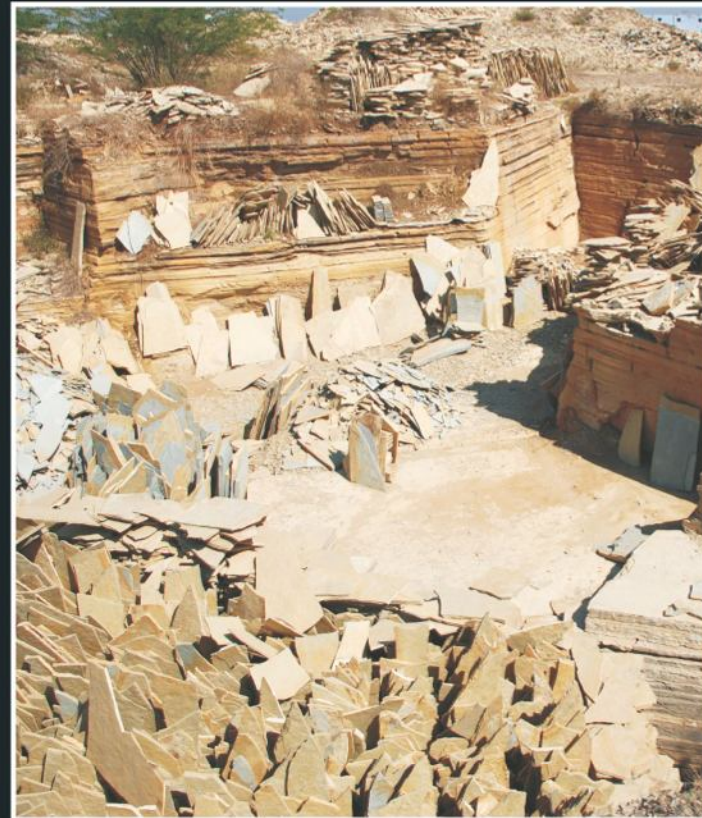

French Vanilla