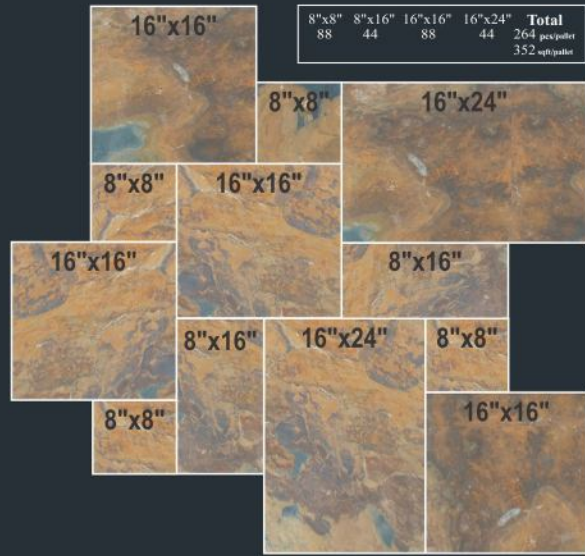

1/2" VERSAI PATTERN (NATURAL)

California Gold 1/2"±
8"x8", 8"x16", 16"x16", 16"x24"