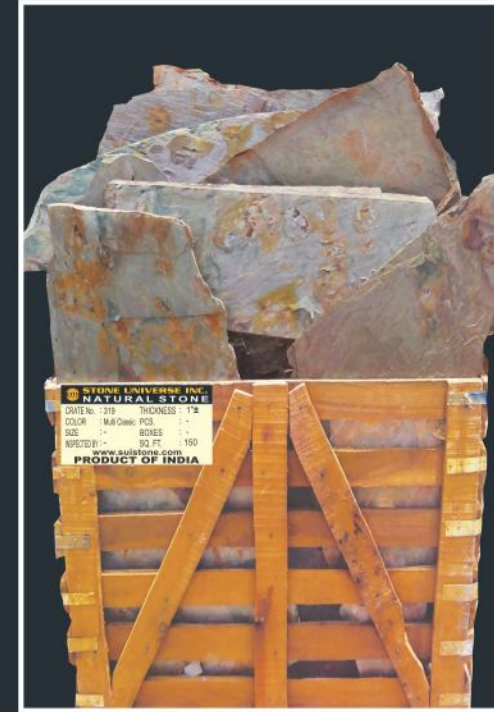

## MULTI CLASSIC

Available Sizes	Flagstone : Concrete Base 1"±, Sand Base 2"±	Slate Gauge 1/2"± : 12"x12", 16"x16", 24"x24"
	Pattern Slate 1/2"± : Versai Pattern	Stepping Stone 1 1/2"± : Heart, Round, Square