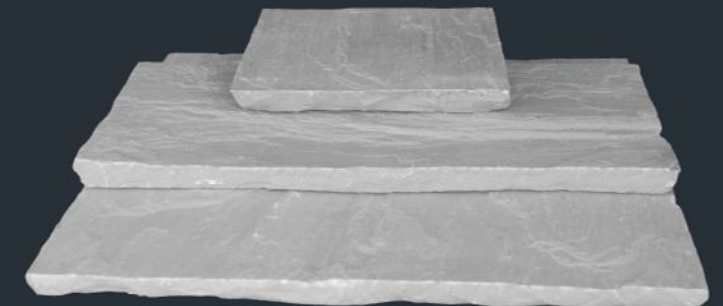

Size	12"x12"	12"x24"	24"x24"
Sqft %	17%	17%	66%

Kandla Grey 1 1/4"±
12"x12", 12"x24", 24"x24"

Also Sold All Rock Face Sizes Separately.