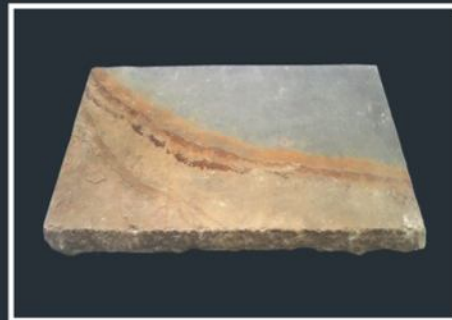

Green Rustic 24"x24"x1¼"±