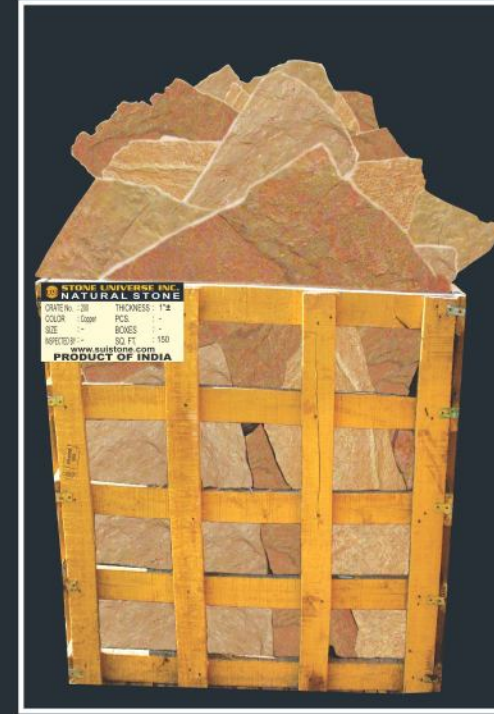

COPPER

Available Sizes	Flagstone	: Concrete Base 1"± Sand Base 2"±	Honed Slate 1/2"±	: 12"x12", 16"x16"	Slate Gauge 1/2"±	: 12"x12", 16"x16"
			Ledge Stone 3/4"± (Approx.)	: Panel 6"x24"		
			Ledge Stone 1/2"± (Approx.)	: Full Corner 6"x18"x6"