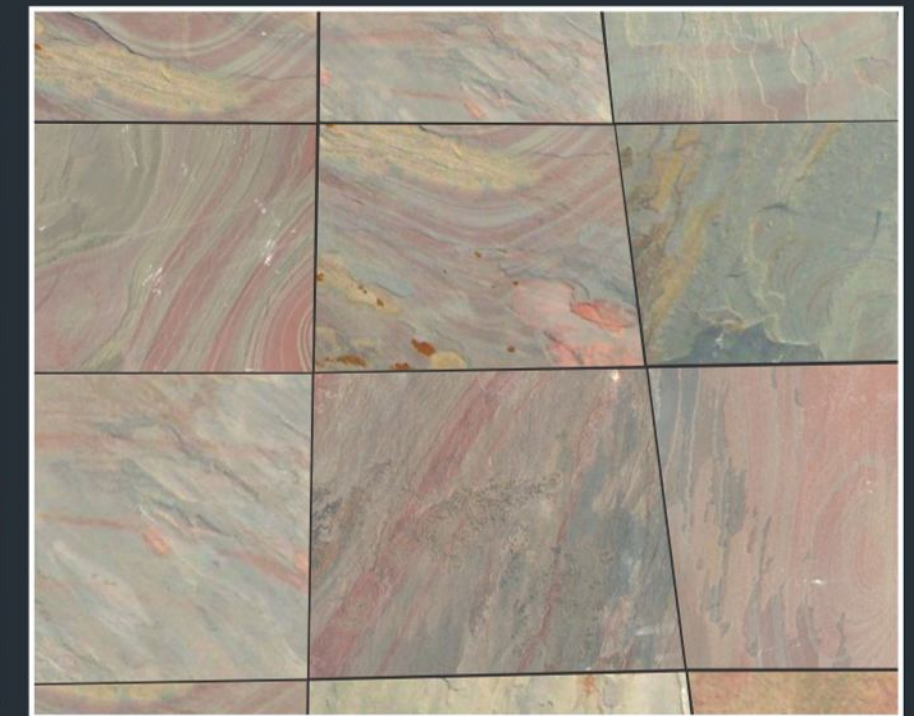

MULTI SELECT

Available Sizes	Slab 2"± : 72"x36" (Approx.)	Steps 6"± : 16"x48"	Slate Gauge 1/2"± : 12"x12", 16"x16"
	Wall Cap Rock Face 1 1/4"± : 12"x24"