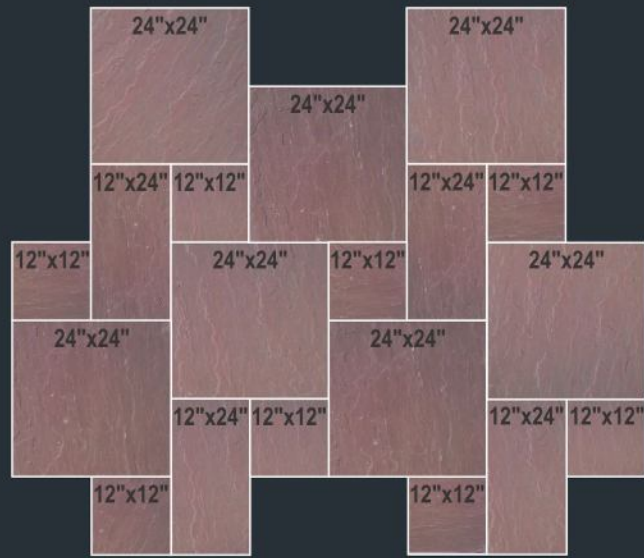

PAVER RANDOM PATTERN (NATURAL)

Size	12"x12"	12"x24"	24"x24"
Sqft %	17%	17%	66%

Chocolate 1 1/4"
12"x12", 12"x24", 24"x24"
Also Sold All Paver Sizes Separately.