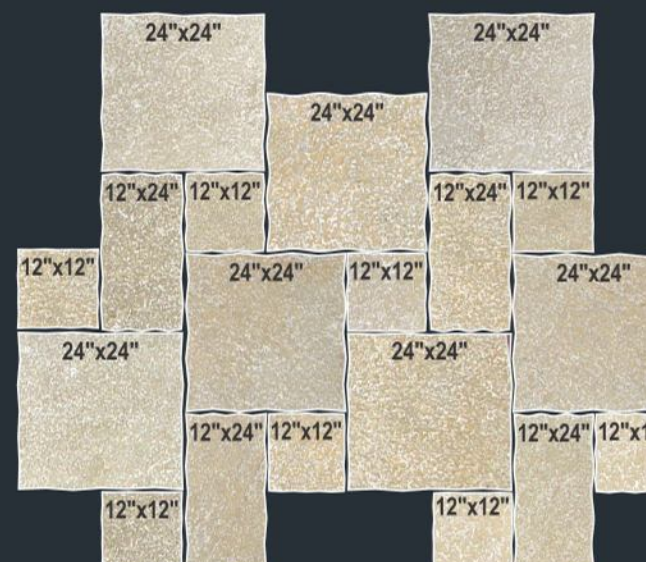

ROCK FACE RANDOM PATTERN (ANTIQU)

Size	12"x12"	12"x24"	24"x24"
Sqft %	17%	17%	66%

Also Sold All Rock Face Sizes Separately.

ROCK FACE RANDOM PATTERN (ANTIQU)

Size	12"x12"	12"x24"	24"x24"
Sqft %	17%	17%	66%

Also Sold All Rock Face Sizes Separately.

Size	12"x12"	12"x24"	24"x24"
Sqft %	17%	17%	66%

Also Sold All Rock Face Sizes Separately.

PAVER VERSAI PATTERN (ANTIQU)

8"x8"	8"x16"	16"x16"	16"x24"	Total
40	20	40	20	120 pavers
				160 sq/yard

Also Sold All Paver Sizes Separately.

Size	12"x12"	12"x24"	24"x24"
Sqft %	17%	17%	66%

Also Sold All Rock Face Sizes Separately.

PAVER RANDOM PATTERN (ANTIQU)

Size	12"x12"	12"x24"	24"x24"
Sqft %	17%	17%	66%

Also Sold All Paver Sizes Separately.