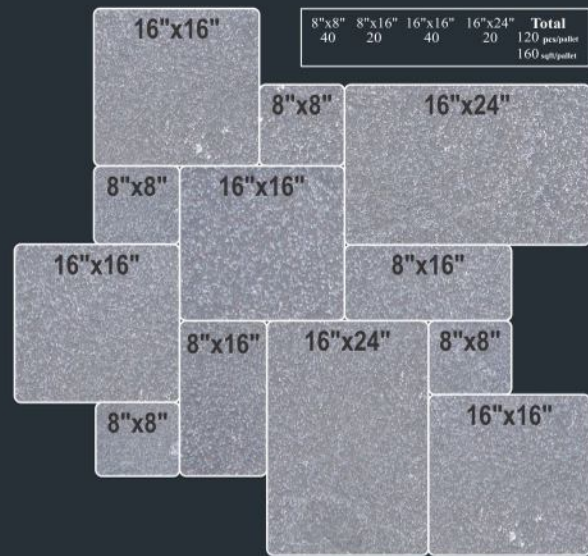

Antique Blue 1 1/4"±
8"x8", 8"x16", 16"x16", 16"x24"
Also Sold All Paver Sizes Separately.