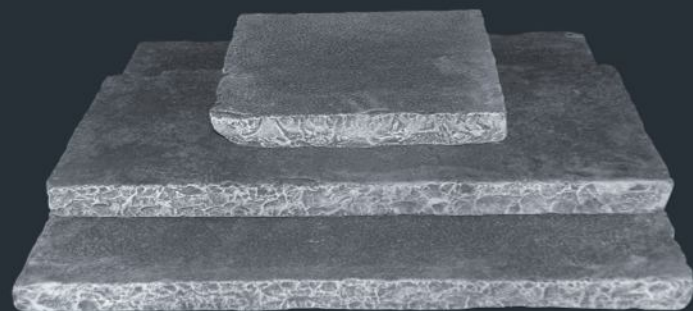

# ROCK FACE RANDOM PATTERN (ANTIQU)

Size	12"x12"	12"x24"	24"x24"
Sqft %	17%	17%	66%

**Antique Fossil 1 1/4"±**  
12"x12", 12"x24", 24"x24"

Also Sold All Rock Face Sizes Separately.

Size	12"x12"	12"x24"	24"x24"
Sqft %	17%	17%	66%