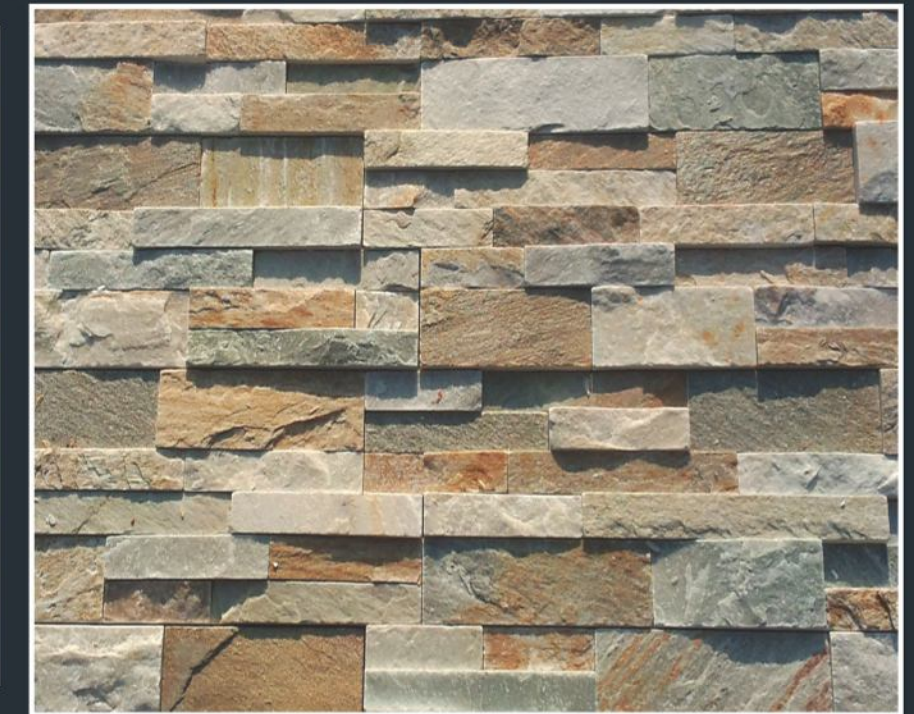

GOLD QUARTZ

Available Sizes	Bullnose 2"±	: 14"x24"	Ledge Stone 3/4"± (Approx.)	: Panel 6"x24"
			Ledge Stone 1/2"± (Approx.)	: Full Corner 6"x18"x6"