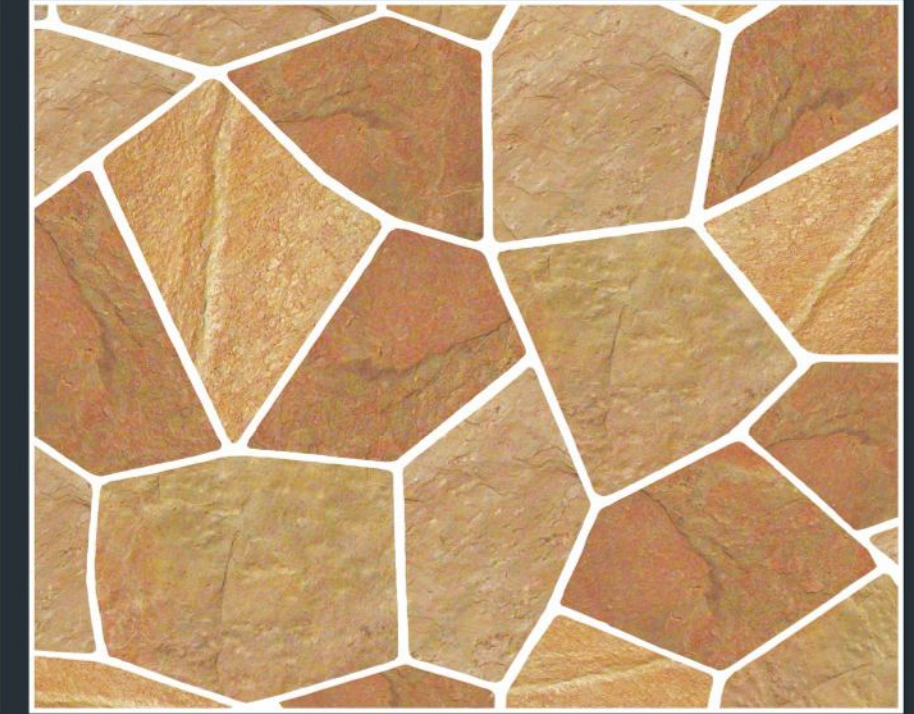

COPPER

Available Sizes	Flagstone	: Concrete Base 1"± Sand Base 2"±	Honed Slate 1/2"±	: 12"x12", 16"x16"	Slate Gauge 1/2"±	: 12"x12", 16"x16"
			Ledge Stone 3/4"± (Approx.)	: Panel 6"x24"		
			Ledge Stone 1/2"± (Approx.)	: Full Corner 6"x18"x6"