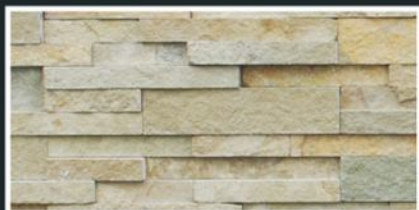

French Vanilla (Limestone) #15
Non Cement Backing