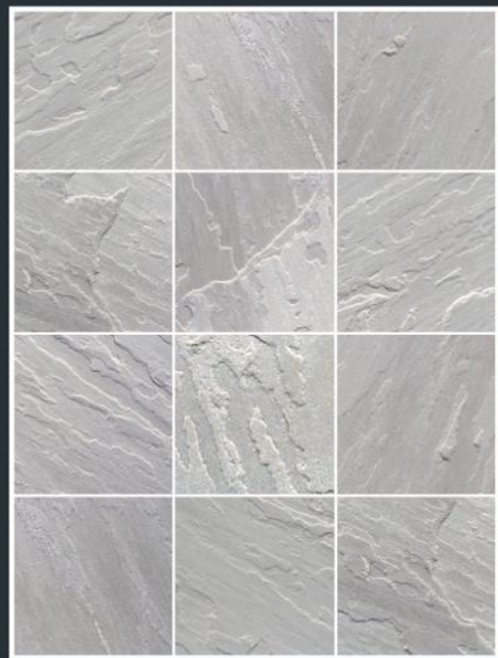

ANTIQUE GREY

Available Sizes	Bullnose 2"± : 14"x24"	Paver Random Pattern 1"± : 12"x12" (Also Sell Separately) : 12"x24" 24"x24"